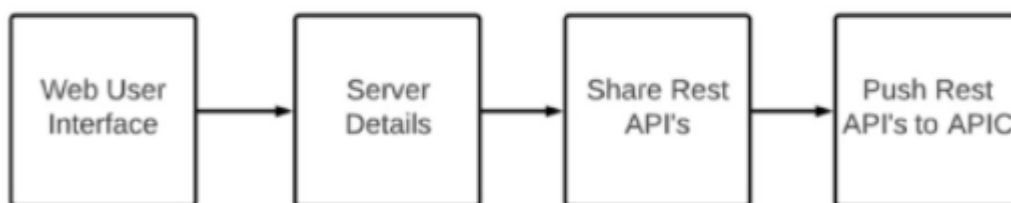

Ya se tiene disponible IBM App Connet Enterprise 12 para descargar aquí:

<https://www.ibm.com/docs/en/app-connect/12.0?topic=started-get-hands-experience>

Slides

Reference Materials & Call to action

- **Download App Connect V.12**
  Downloading is straightforward, and only needs you to choose Linux, MacOS, or Windows as your target platform, provide some details about your interest, and agree to the license. To download now, click [Download](#)
- **IBM App Connect Enterprise Essentials (Free Course!)** - Register [here](#)
- **YouTube playlist for IBM App Connect Enterprise 12** – click [here](#)
- **IBM Documentation on upgrading to ACE 12.0** – click [here](#)
- **Accelerating Modernization with Agile Integration (IBM Redbook)** – click [here](#)
- **App Connect V.12: Unit Testing with a Pipeline Example (Webinar/Demo)** – click [here](#)
- **Horizontal Auto Scaling of ACE in CP4I (Demo)** – click [here](#)

Push the Rest API from IBM APPConnectV12 to IBM API Connect