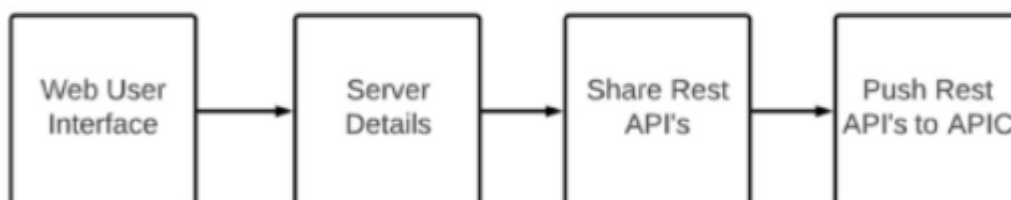

Ya se tiene disponible IBM App Connet Enterprise 12 para descargar aquí:

<https://www.ibm.com/docs/en/app-connect/12.0?topic=started-get-hands-experience>

Slides

Reference Materials & Call to action

- **Download App Connect V.12**
  Downloading is straightforward, and only needs you to choose Linux, MacOS, or Windows as your target platform, provide some details about your interest, and agree to the license. To download now, click [Download](#)
- **IBM App Connect Enterprise Essentials (Free Course!)** - Register [here](#)
- **YouTube playlist for IBM App Connect Enterprise 12** – click [here](#)
- **IBM Documentation on upgrading to ACE 12.0** – click [here](#)
- **Accelerating Modernization with Agile Integration (IBM Redbook)** – click [here](#)
- **App Connect V.12: Unit Testing with a Pipeline Example (Webinar/Demo)** – click [here](#)
- **Horizontal Auto Scaling of ACE in CP4I (Demo)** – click [here](#)

Push the Rest API from IBM APPConnectV12 to IBM API Connect