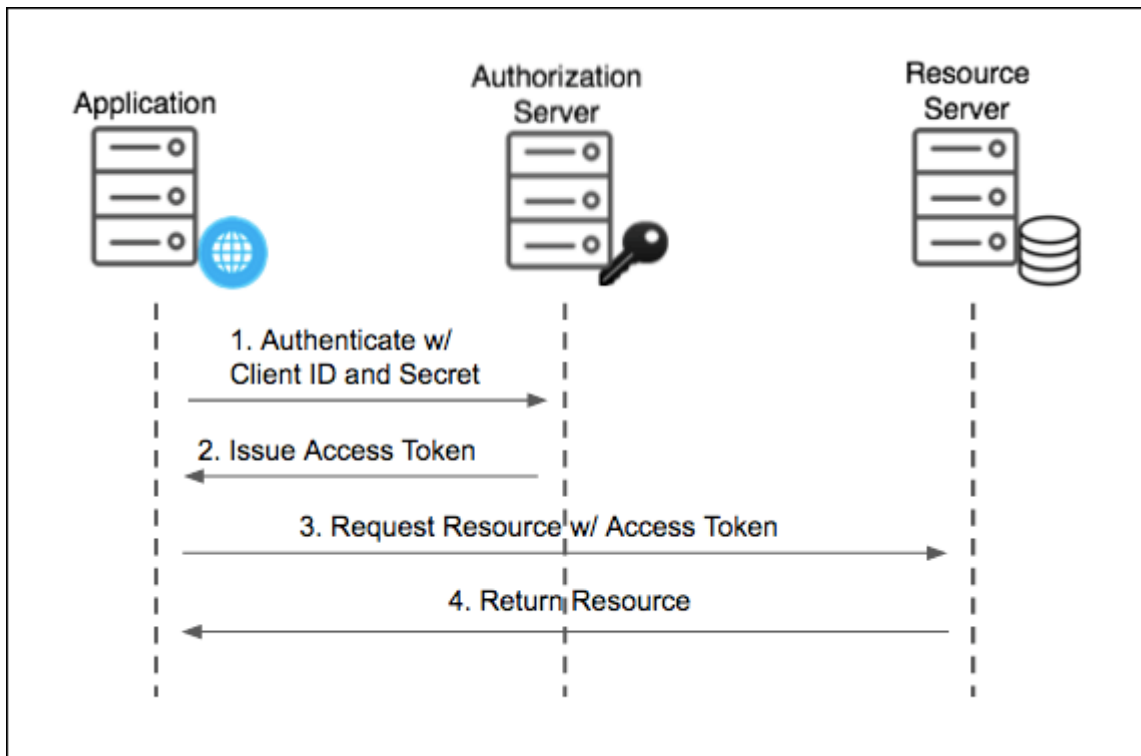

Flow Authorization Code

Flow Client credentials

Flow Password

Flow Implicit

Fuente

- <https://docs.vmware.com/en/Single-Sign-On-for-VMware-Tanzu-Application-Service/1.14/sso/GUID-grant-types.html#resource-owner-password-grant-type-6>