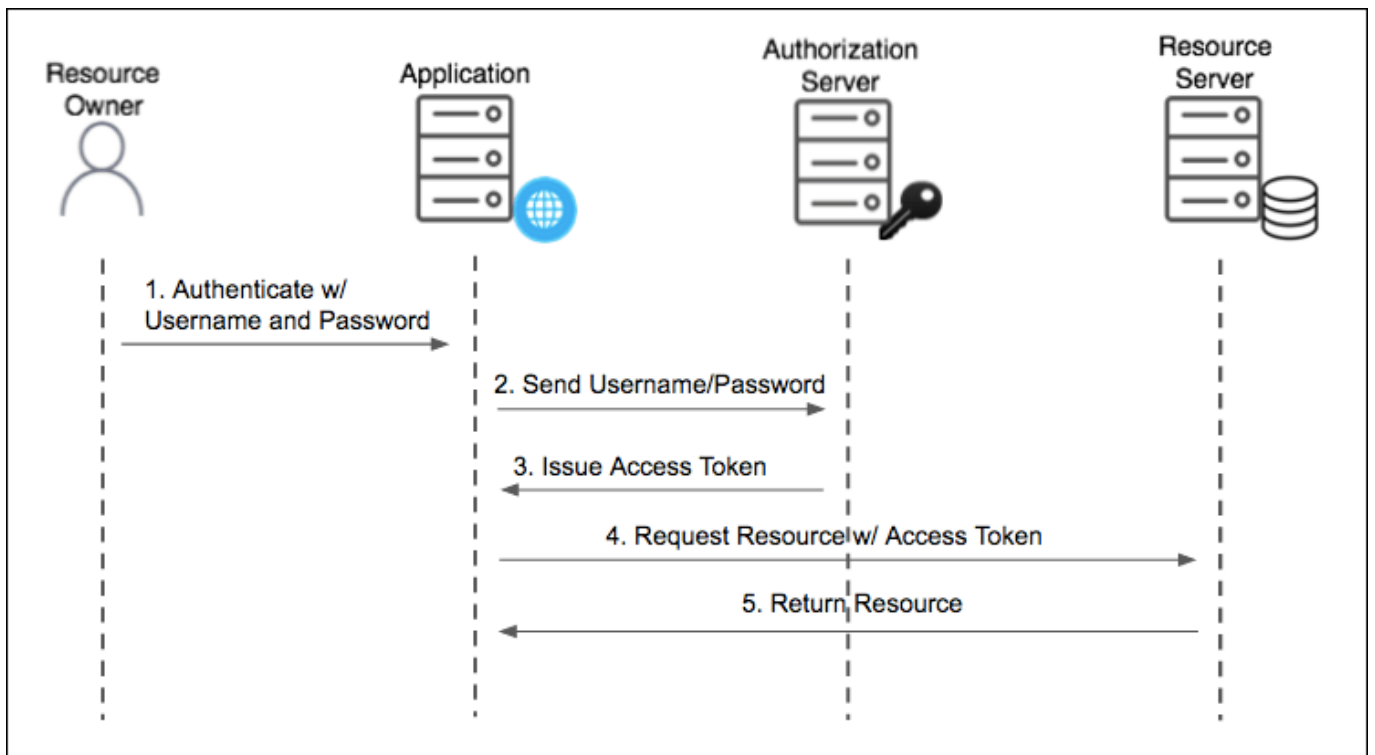

Flow Authorization Code

Flow Client credentials

Flow Password

Flow Implicit

Fuente

- <https://docs.vmware.com/en/Single-Sign-On-for-VMware-Tanzu-Application-Service/1.14/sso/GUID-grant-types.html#resource-owner-password-grant-type-6>