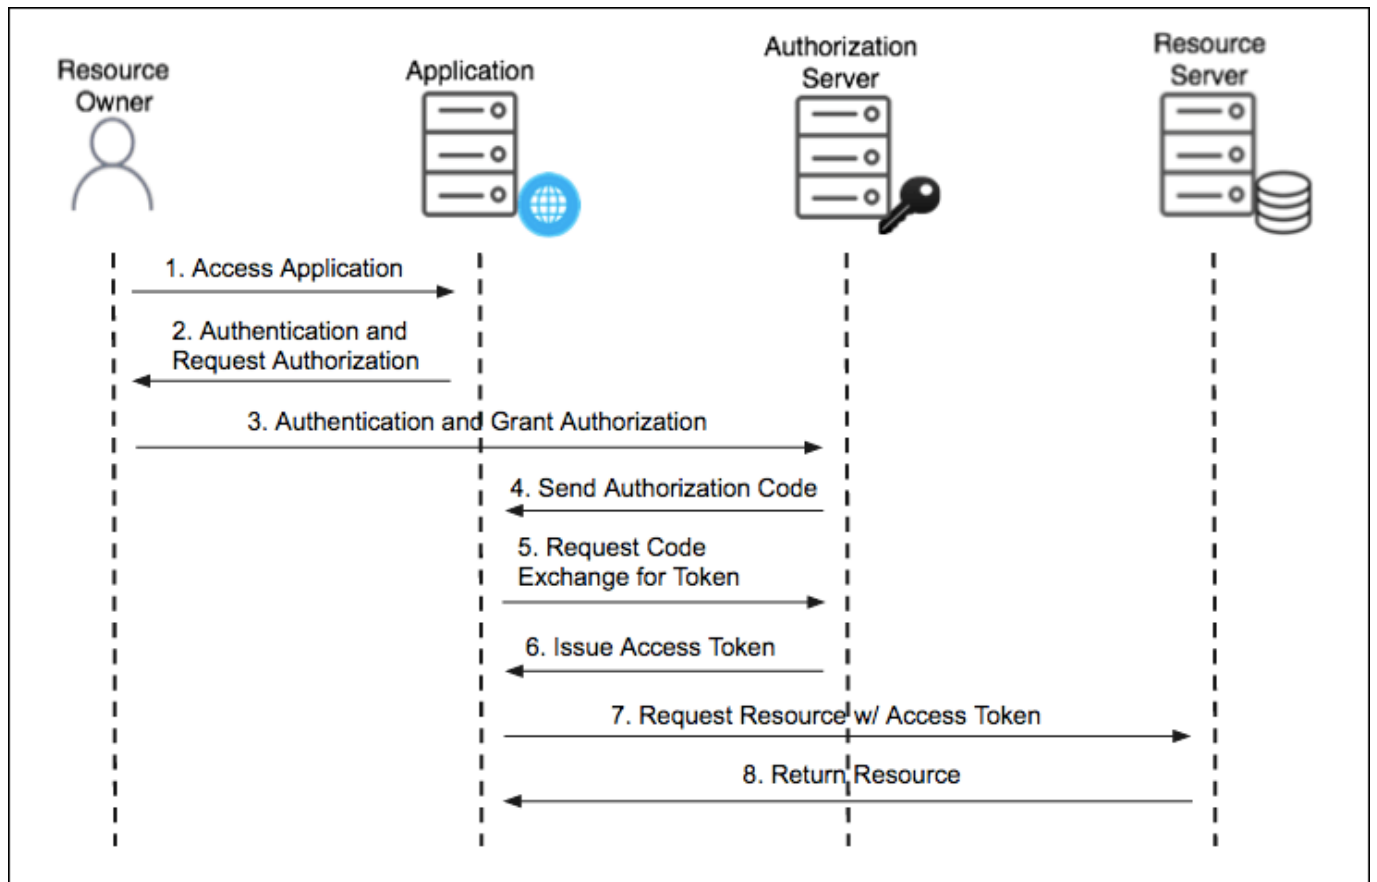

Flow Authorization Code

Flow Client credentials

Flow Password

Flow Implicit

Fuente

- <https://docs.vmware.com/en/Single-Sign-On-for-VMware-Tanzu-Application-Service/1.14/sso/GUID-grant-types.html#resource-owner-password-grant-type-6>