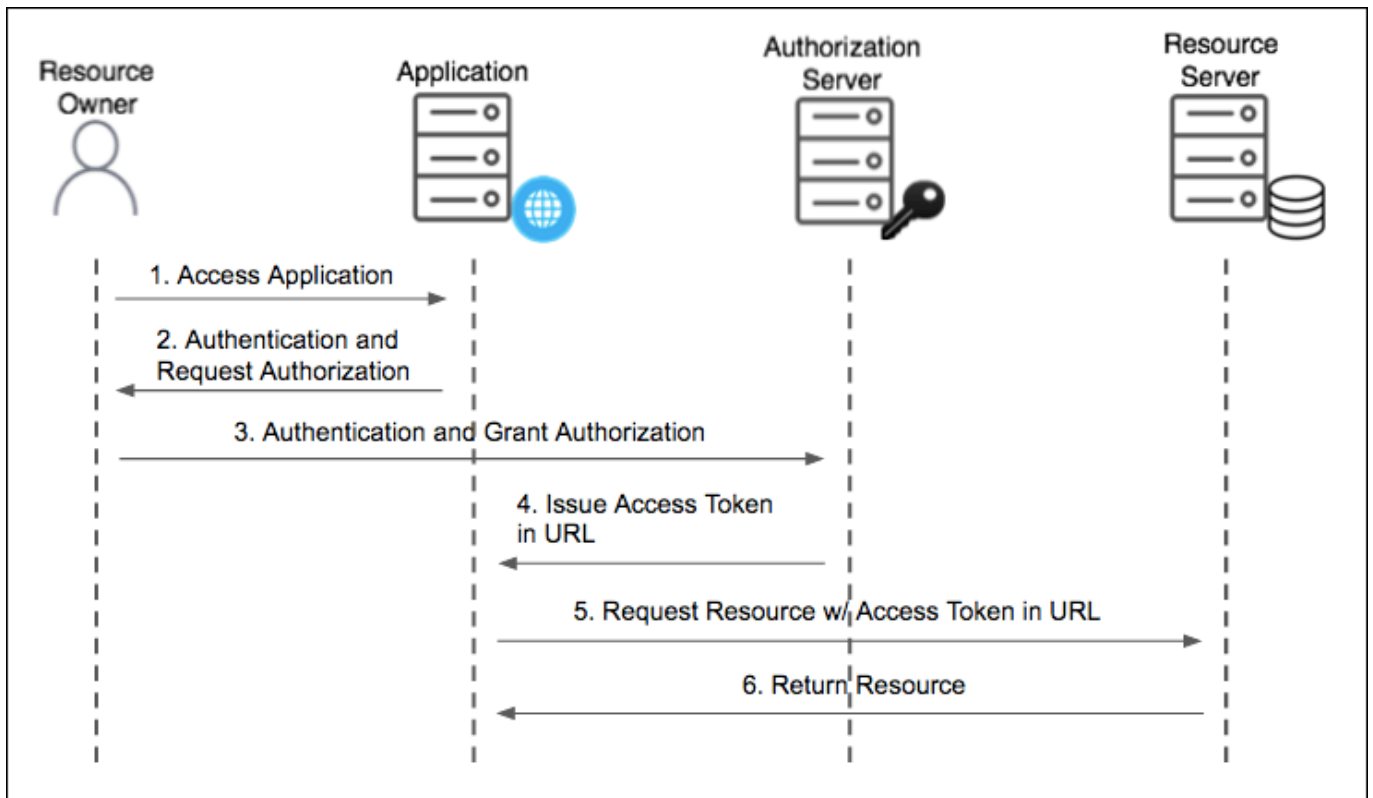

Flow Authorization Code

Flow Client credentials

Flow Password

Flow Implicit

Fuente

- <https://docs.vmware.com/en/Single-Sign-On-for-VMware-Tanzu-Application-Service/1.14/sso/GUID-grant-types.html#resource-owner-password-grant-type-6>