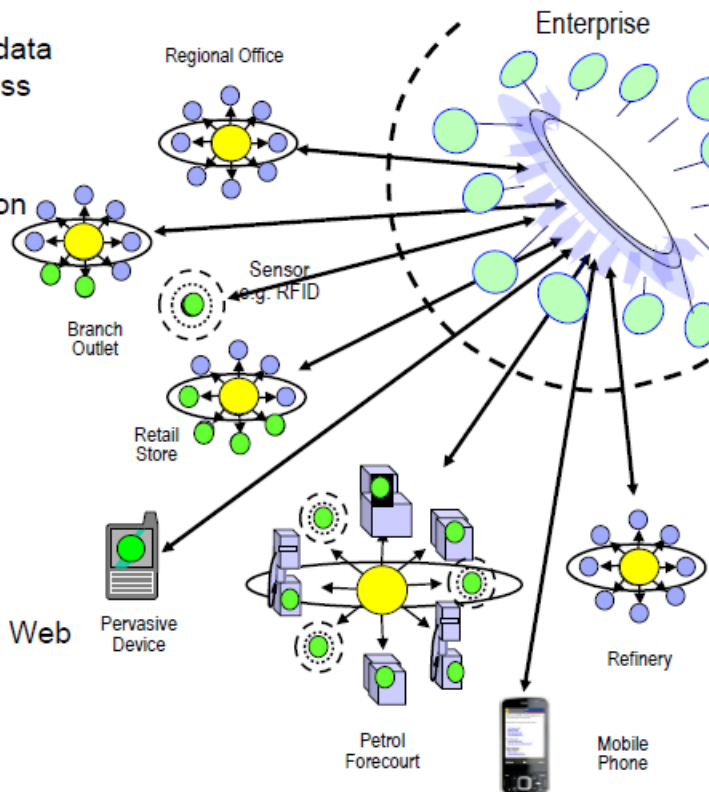

[Descargar PDF Lab Jam WebSphere Connectivity](#)

IBM Software

WebSphere MQ: Connectivity to, from and within an Enterprise

- A Universal Message Bus for access to data wherever it exists to support your business
- Provides a comprehensive range of Messaging capabilities to support your Business requirements for data integration
 - Managed File Transfer
 - Messaging integration patterns
 - Reliability and availability QoS
 - SOA foundation
- Provides appropriate data access and data privacy controls to help meet audit and regulatory requirements
- WMQ Telemetry is one step in extending the reach of WMQ to a wider world of data relevant to your business
- Recent technology demonstration of MQ Web Messaging using HTML5 WebSockets continues this progress

4

WebSphere Lab Jam

© 2012 IBM Corporation

Julio Pari (IT Architect IBM)

Si te ha interesado este artículo y deseas un apoyo o asesoría en algún requerimiento, envíame un mensaje a: (info@juliopari.com) o sino a través de LinkedIn: <https://www.linkedin.com/in/juliopari/>