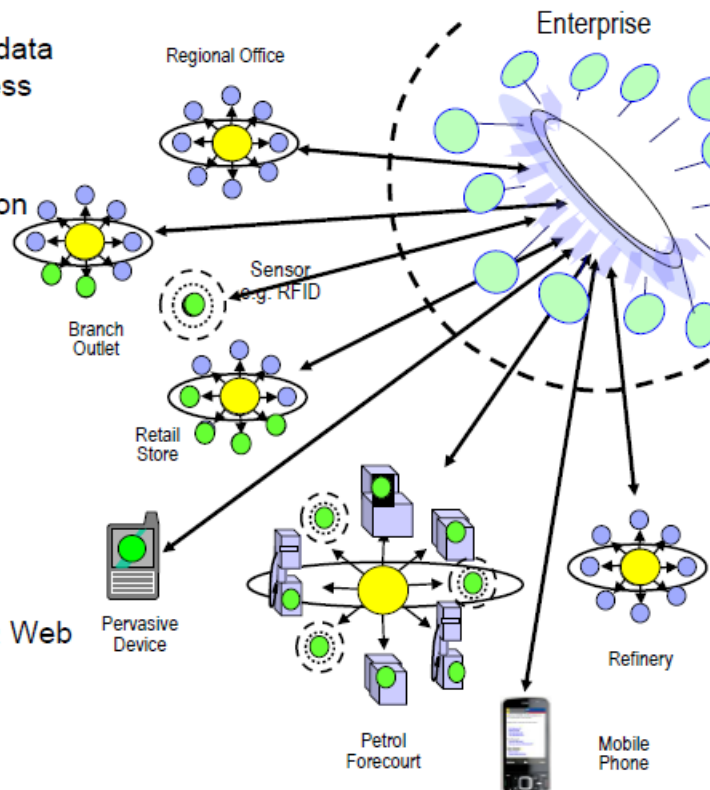

[Descargar PDF Lab Jam WebSphere Connectivity](#)

IBM Software

WebSphere MQ: Connectivity to, from and within an Enterprise

- A Universal Message Bus for access to data wherever it exists to support your business
- Provides a comprehensive range of Messaging capabilities to support your Business requirements for data integration
 - Managed File Transfer
 - Messaging integration patterns
 - Reliability and availability QoS
 - SOA foundation
- Provides appropriate data access and data privacy controls to help meet audit and regulatory requirements
- WMQ Telemetry is one step in extending the reach of WMQ to a wider world of data relevant to your business
- Recent technology demonstration of MQ Web Messaging using HTML5 WebSockets continues this progress